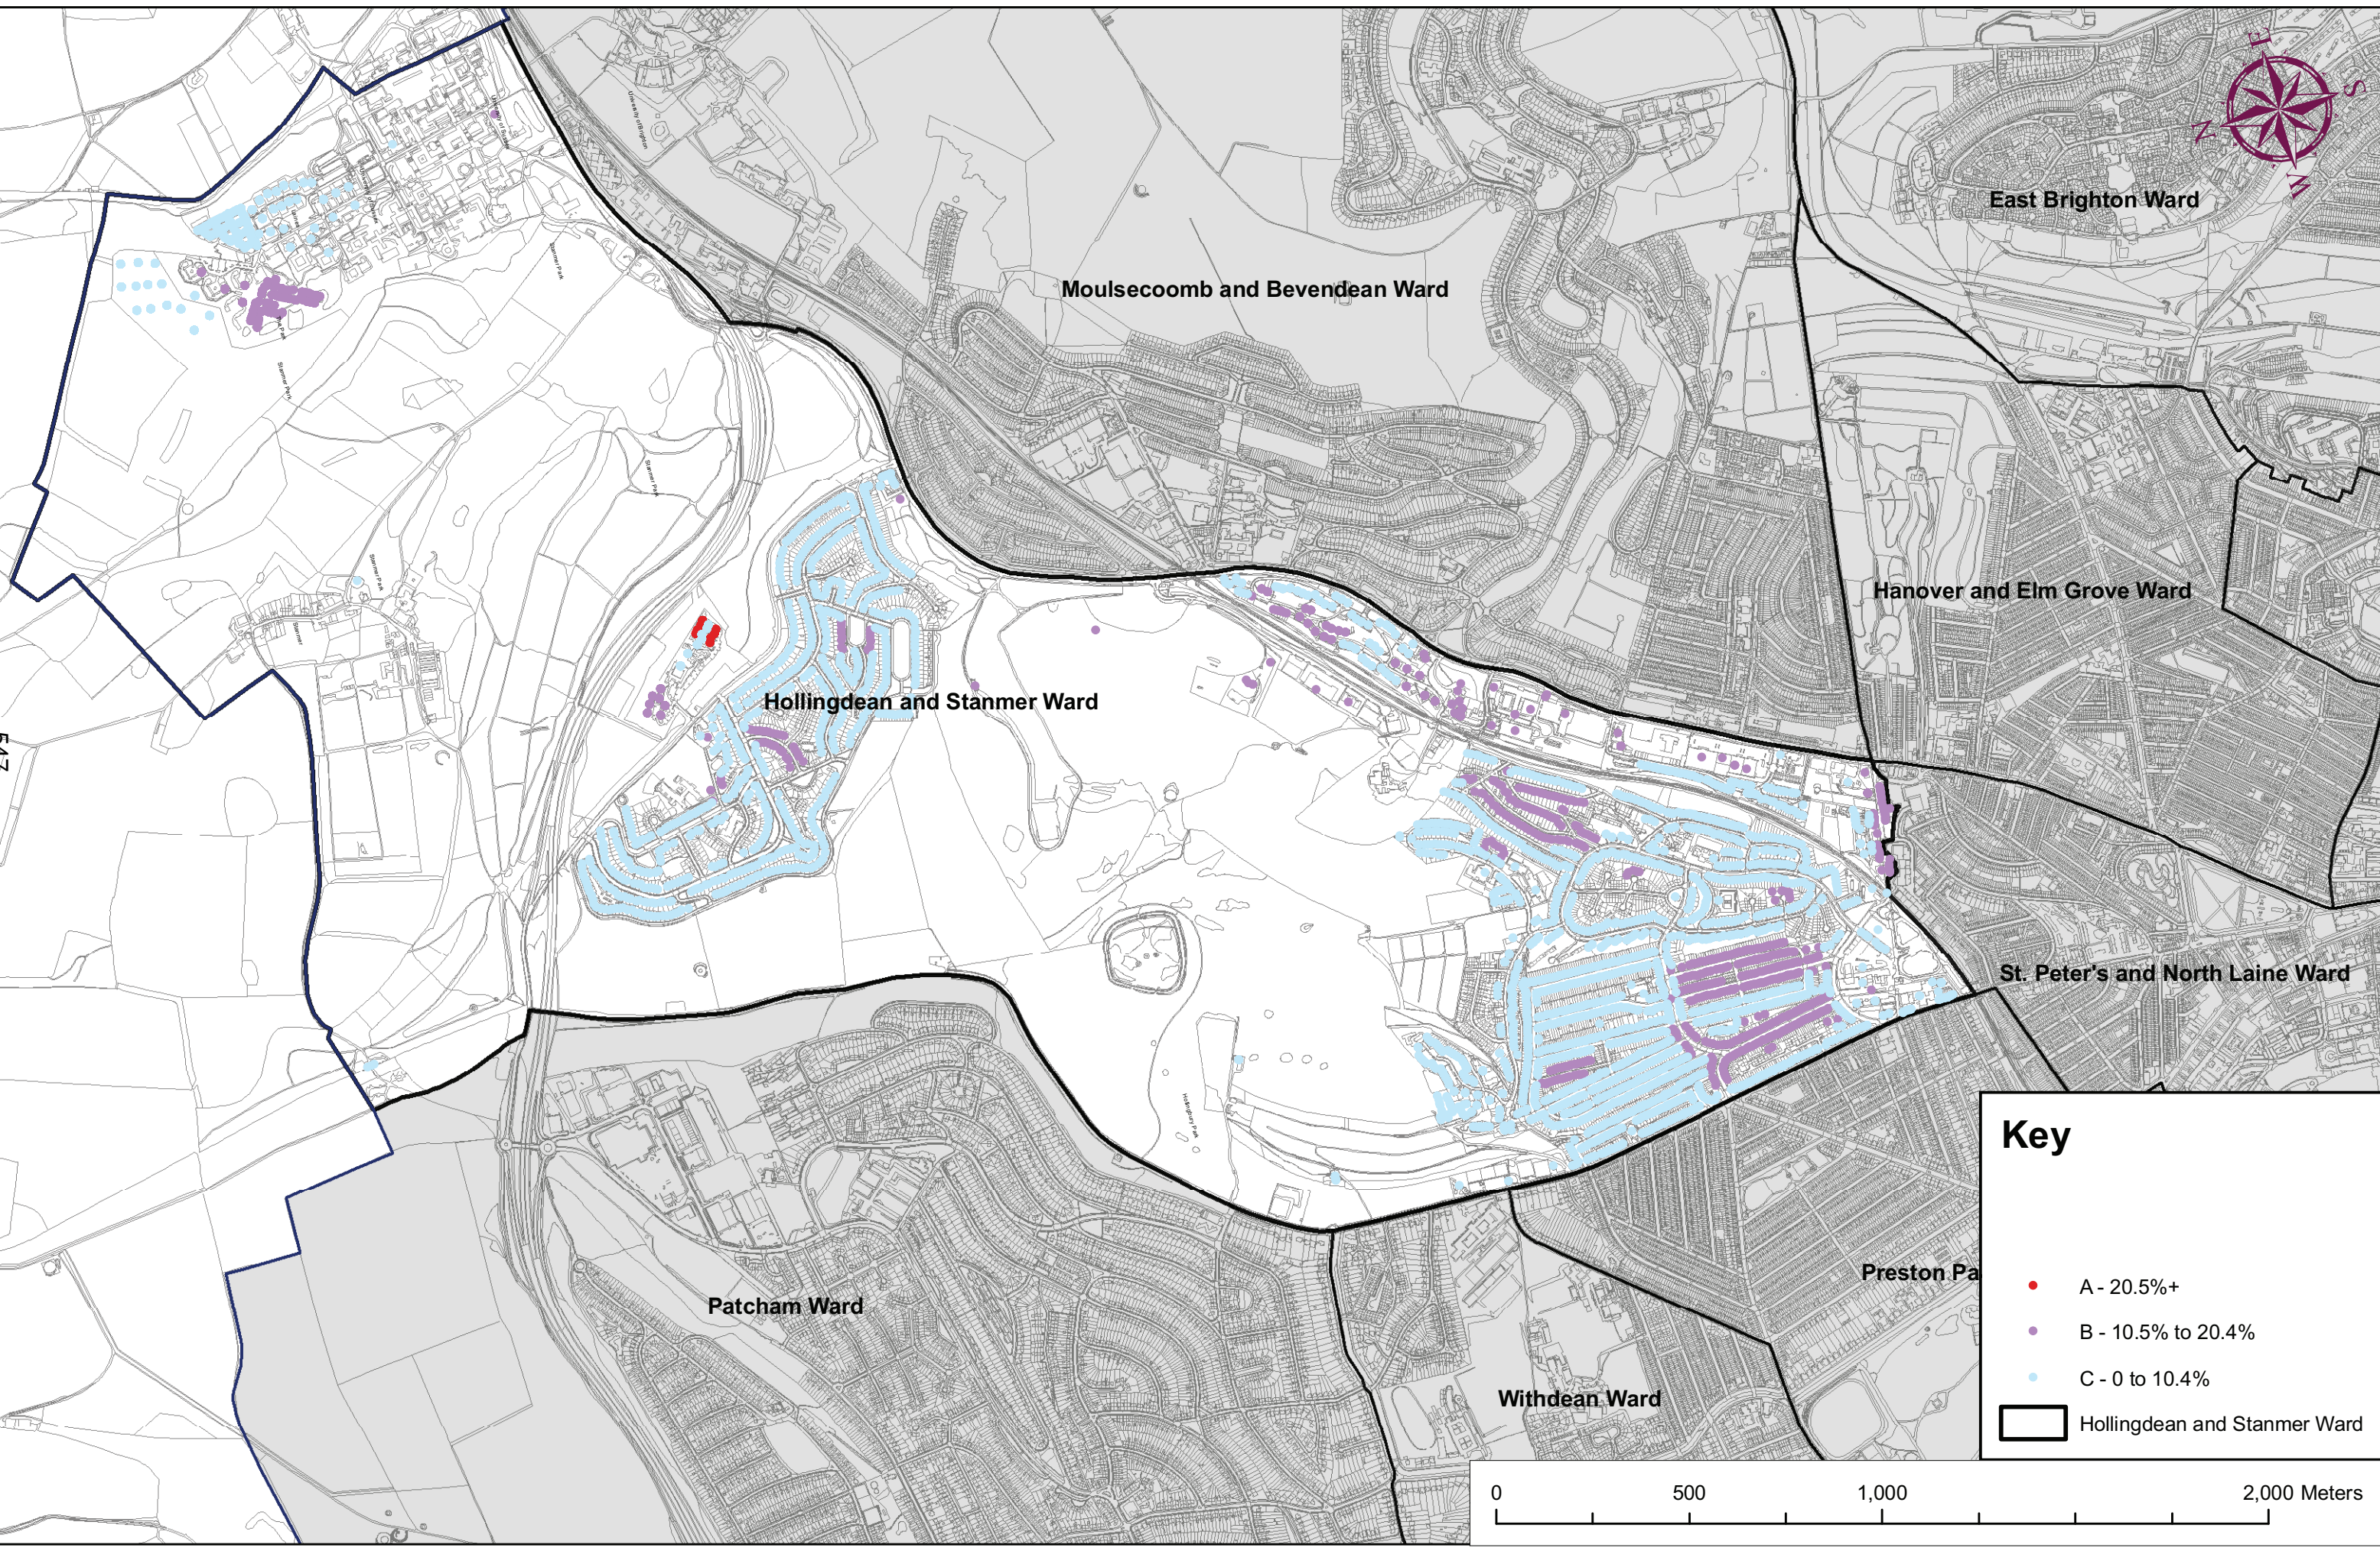

# HMO & Student Housing Density: Hollingdean and Stanmer Ward

**Key**

- A - 20.5%+
- B - 10.5% to 20.4%
- C - 0 to 10.4%
- ▭ Hollingdean and Stanmer Ward